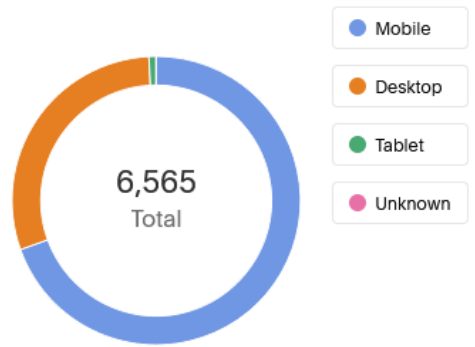

**Roku**  
THE ENTERPRISE THEATER IS ON ROKU

Current Channels Available With More To Come:

Podcasts Originals Music Images ETV Live

ANALYTICS:

# ANALYTICS: STEAMING WEBSITE

Top Sources by Visits VIEW SOURCES

Top Devices by Visits

Top Browsers by Visits

Top Operating Systems by Visits