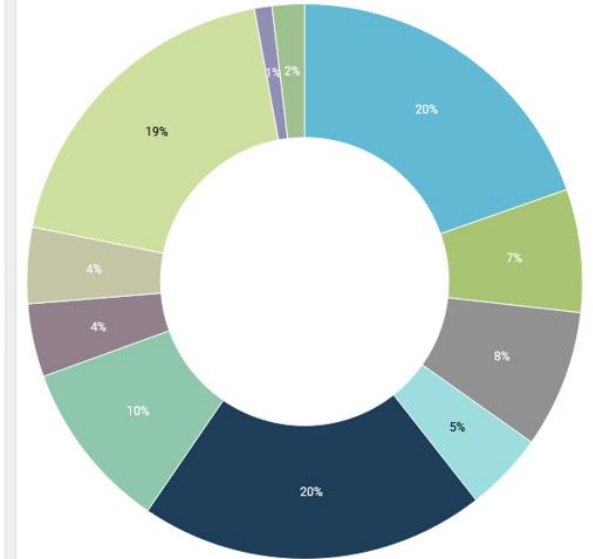

# ANALYTICS: STEAMING WEBSITE

Top Sources by Visits VIEW SOURCES

Top Devices by Visits

Top Browsers by Visits

Top Operating Systems by Visits

# ANALYTICS: ROKU

Age

19-24 25-29 30-34 35-39 40-44 45-49 50-54 55-59 60-64 65+

Gender

Female Male

Education

Less Than High School Diploma High School Diploma Some College Bachelor Degree Graduate Degree

Income

\$1,000 - \$14,999 \$15,000 - \$24,999 \$25,000 - \$34,999 \$35,000 - \$49,999 \$50,000 - \$74,999 \$75,000 - \$99,999 \$100,000 - \$124,999 \$125,000 - \$149,999 \$150,000 - \$174,999 \$175,000 - \$199,999 \$200,000 - \$249,999 \$250,000+