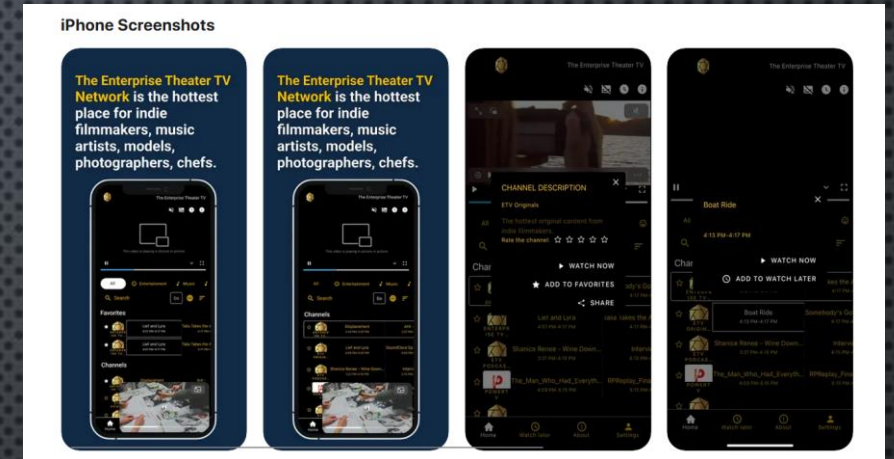

Apple Smart Devices