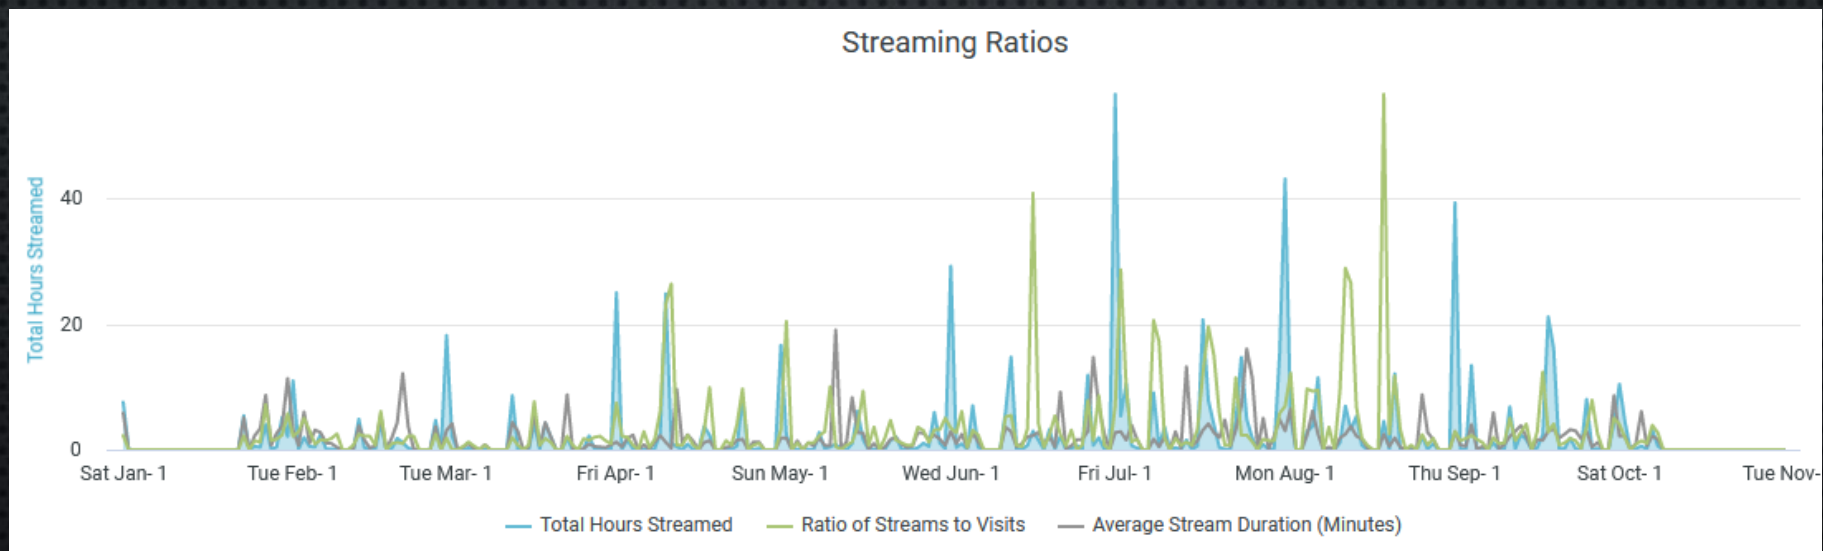

ANALYTICS: ROKU