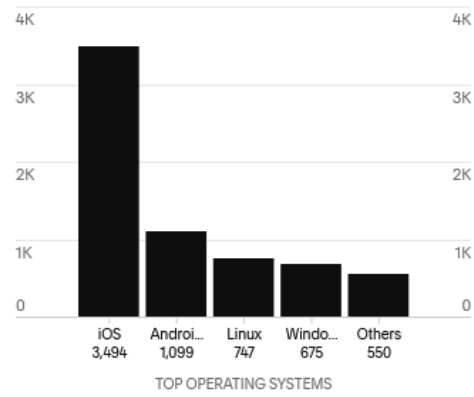

**Roku**  
THE ENTERPRISE THEATER IS ON ROKU

Current Channels Available With More To Come:

Podcasts Originals Music Images ETV Live

ANALYTICS:

# ANALYTICS: STEAMING WEBSITE

Top Sources by Visits VIEW SOURCES

Top Devices by Visits

Top Browsers by Visits

Top Operating Systems by Visits

# ANALYTICS: ROKU

Age

19-24 25-29 30-34 35-39 40-44 45-49 50-54 55-59 60-64 65+

Gender

Female Male

Education

Less Than High School Diploma High School Diploma Some College Bachelor Degree Graduate Degree

Income