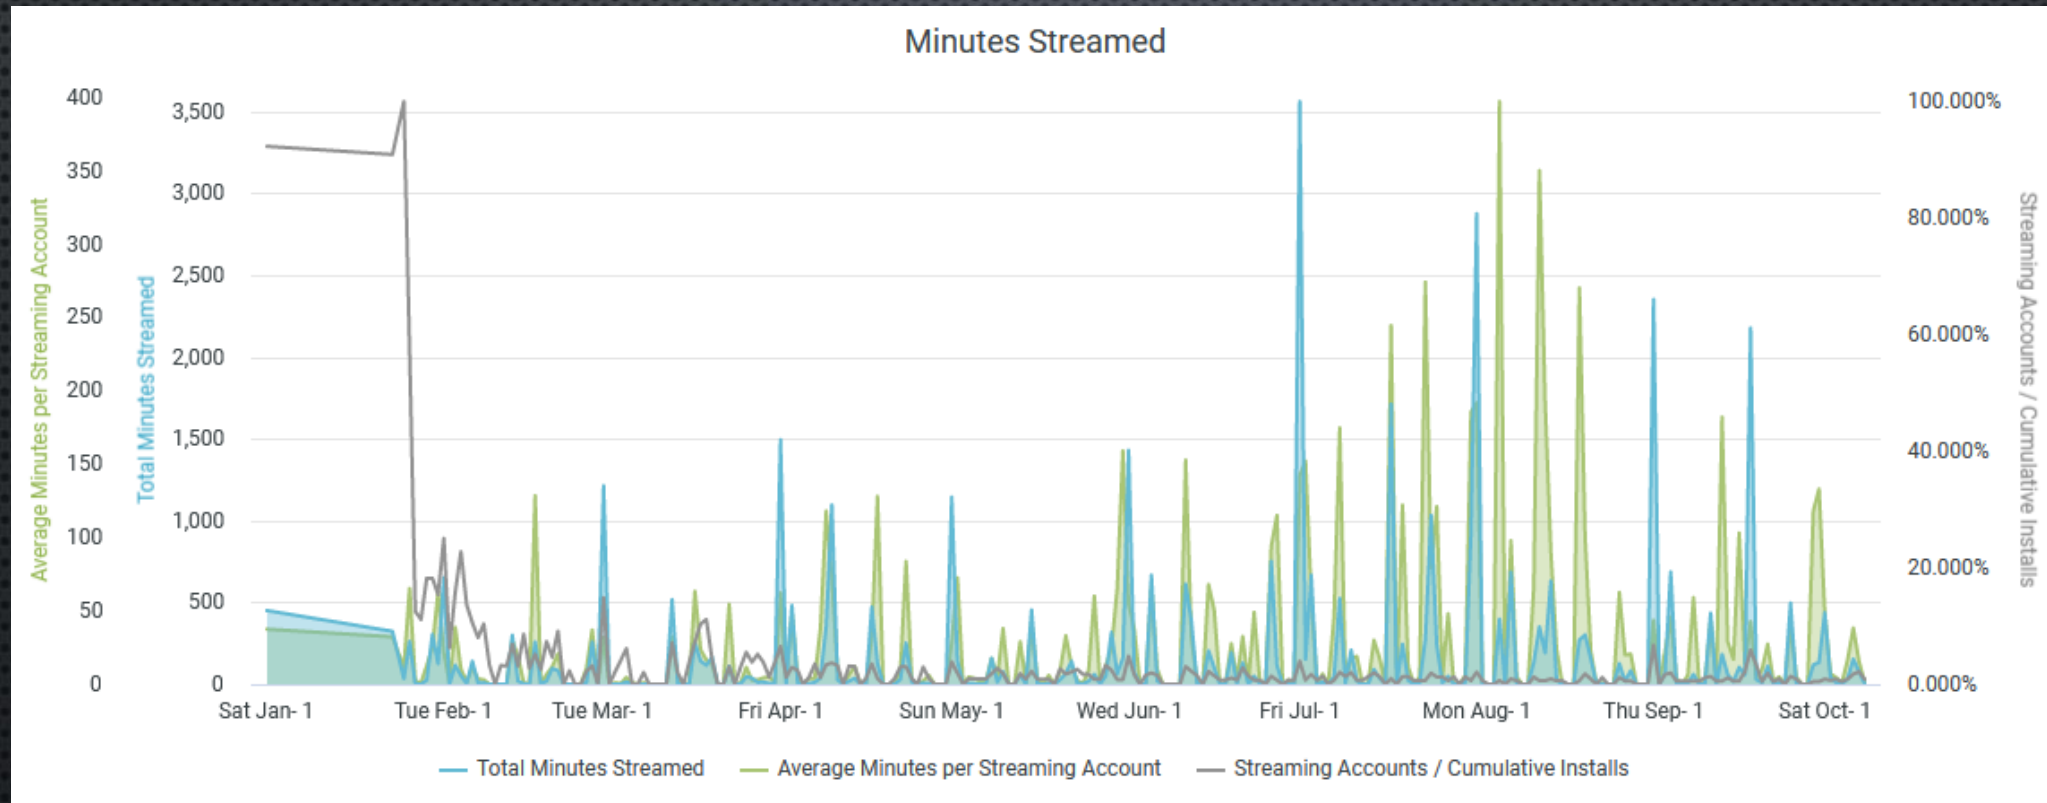

ANALYTICS: ROKU