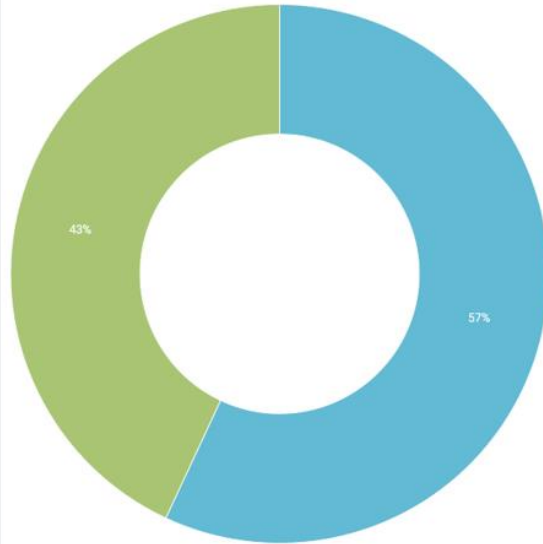

# ANALYTICS: STEAMING WEBSITE

Top Sources by Visits VIEW SOURCES

Top Devices by Visits

Top Browsers by Visits

Top Operating Systems by Visits

# ANALYTICS: ROKU

Age

19-24 25-29 30-34 35-39 40-44 45-49 50-54 55-59 60-64 65+

Gender

Female Male

Education

Less Than High School Diploma High School Diploma Some College Bachelor Degree Graduate Degree

Income