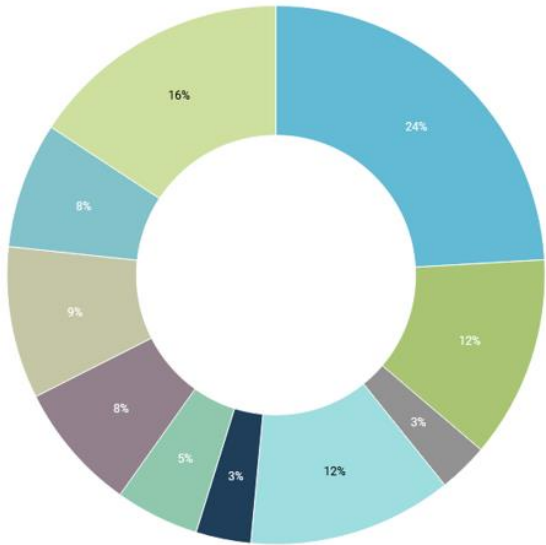

# ANALYTICS: STEAMING WEBSITE

Top Sources by Visits VIEW SOURCES

Top Devices by Visits

Top Browsers by Visits

Top Operating Systems by Visits

# ANALYTICS: ROKU

Age

19-24 25-29 30-34 35-39 40-44 45-49 50-54 55-59 60-64 65+

Gender

Female Male

Education

Less Than High School Diploma High School Diploma Some College Bachelor Degree Graduate Degree

Income