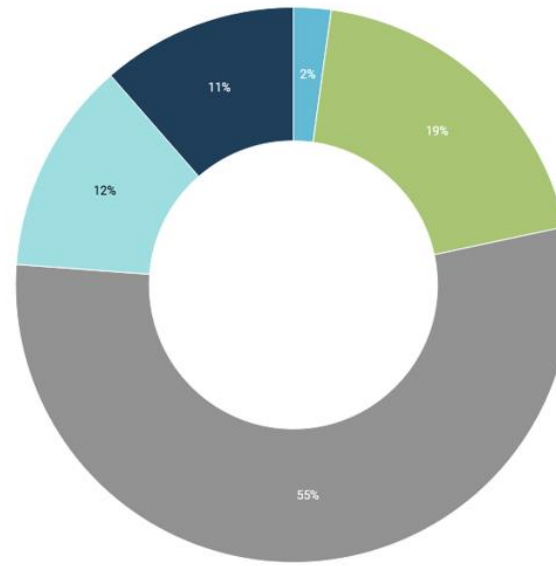

# ANALYTICS: STEAMING WEBSITE

Top Sources by Visits VIEW SOURCES

Top Devices by Visits

Top Browsers by Visits

Top Operating Systems by Visits

# ANALYTICS: ROKU

Age

19-24 25-29 30-34 35-39 40-44 45-49 50-54 55-59 60-64 65+

Gender

Female Male

Education

Less Than High School Diploma High School Diploma Some College Bachelor Degree Graduate Degree

Income

\$1,000 - \$14,999 \$15,000 - \$24,999 \$25,000 - \$34,999 \$35,000 - \$49,999 \$50,000 - \$74,999 \$75,000 - \$99,999 \$100,000 - \$124,999 \$125,000 - \$149,999 \$150,000 - \$174,999 \$175,000 - \$199,999 \$200,000 - \$249,999 \$250,000+