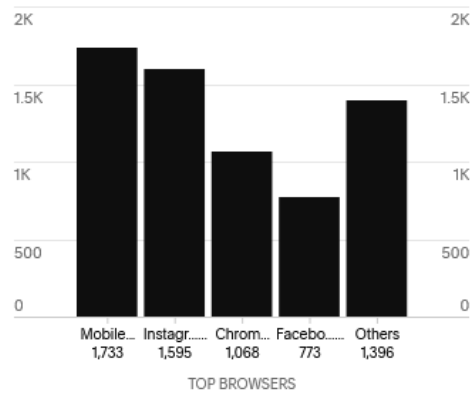

# ANALYTICS: STEAMING WEBSITE

Top Sources by Visits VIEW SOURCES

Top Devices by Visits

Top Browsers by Visits

Top Operating Systems by Visits

# ANALYTICS: ROKU

Age

19-24 25-29 30-34 35-39 40-44 45-49 50-54 55-59 60-64 65+

Gender

Female Male

Education

Less Than High School Diploma High School Diploma Some College Bachelor Degree Graduate Degree

Income