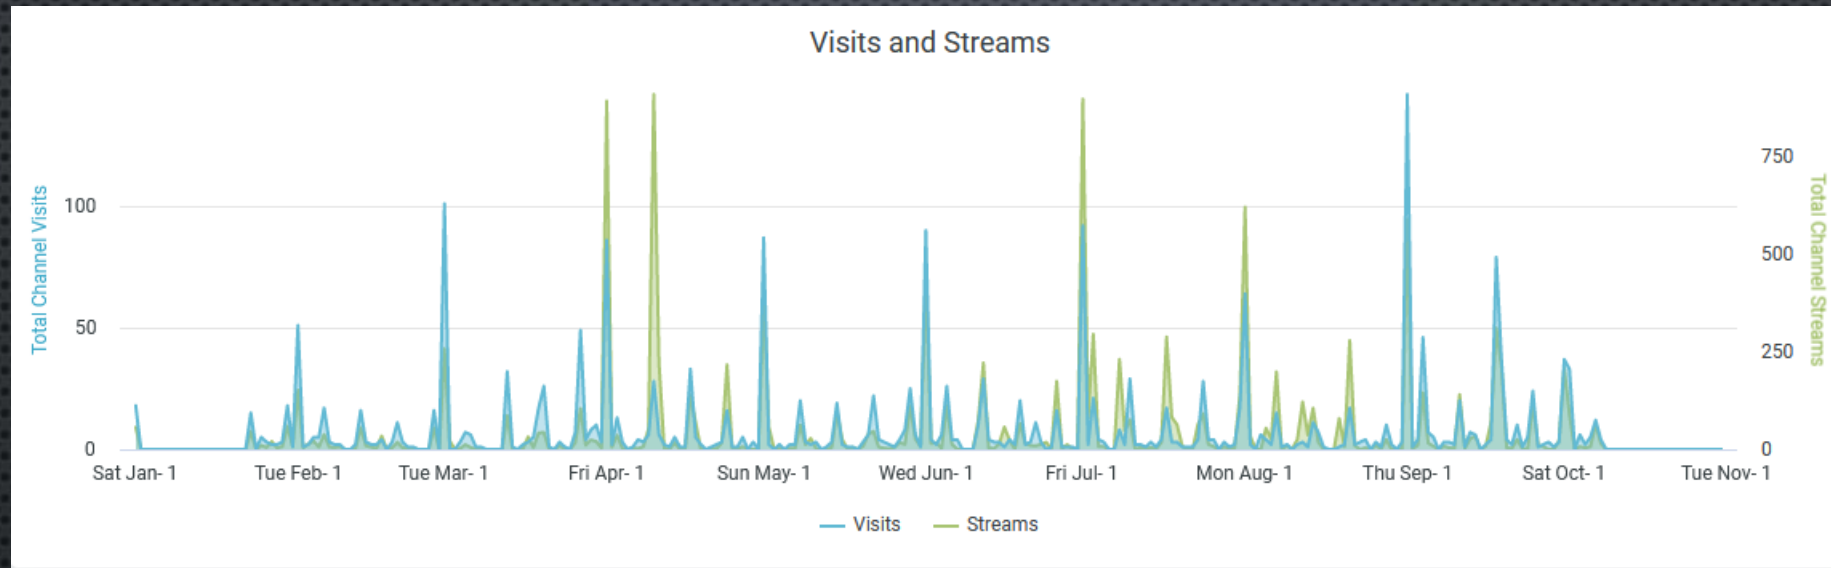

ANALYTICS: ROKU