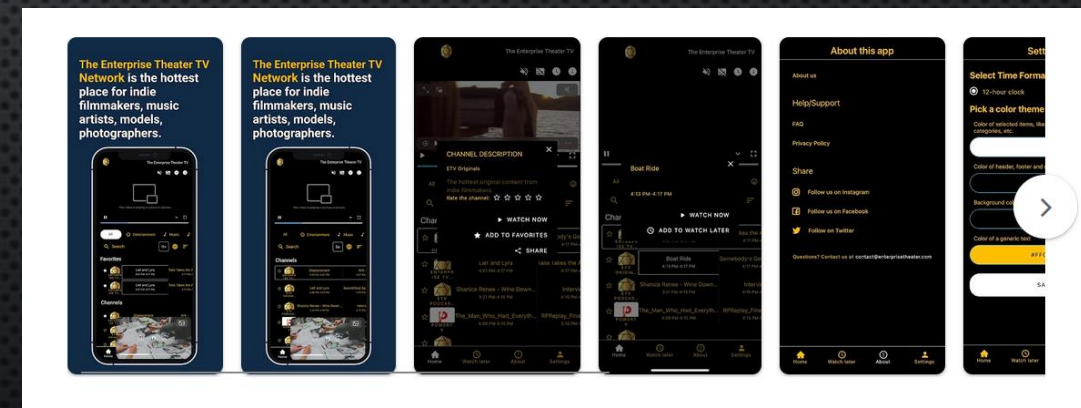

Android Smart Devices